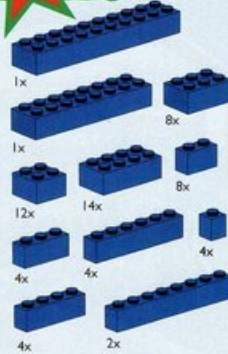

Bulk Element Packs give you

Not available
in any store

Check www.LEGO.com for **NEW**
bulk packs coming in December!

BRICKS

A. 2 x 2 BRICK 100 piece bag $6.99 each

1. #3453 Black
   - #3454 Light Grey
   - #3455 White
   - #3456 Dark Green
   - #3457 Red
   - #3753 Brown
   - #10004 Sand Red **NEW COLOR!**

B. 2 x 4 BRICK 50 piece bag $6.99 each

1. #3458 Black
   - #3459 Light Grey
   - #3460 White
   - #3461 Dark Green
   - #3462 Red
   - #3730 Tan
   - #3729 Dark Grey
   - #3754 Brown
   - #10005 Sand Red **NEW COLOR!**

C. 2 x 8 BRICK 25 piece bag $8.99 each

1. #3463 Black
   - #3464 Light Grey
   - #3465 White
   - #3466 Dark Green
   - #3467 Red

D. 1 x 2 BRICK 100 piece bag $5.99

1. #3725 Light Grey
   - #3726 Dark Grey
   - #3727 Tan
   - #3751 Brown
   - #10003 Sand Red **NEW COLOR!**

E. 1 x 4 BRICK 50 piece bag $5.99

1. #3468 Black
   - #3469 Light Grey
   - #3470 White
   - #3471 Dark Green
   - #3472 Red

F. 1 x 6 BRICK 50 piece bag $6.99

1. #3473 Black
   - #3474 Light Grey
   - #3475 White
   - #3476 Dark Green
   - #3477 Red
   - #3752 Brown
   - #10006 Sand Red **NEW COLOR!**

G. 1 x 8 BRICK 25 piece bag $5.99

1. #3478 Black
   - #3479 Light Grey
   - #3480 White
   - #3481 Dark Green
   - #3482 Red

NEW!

NEW!